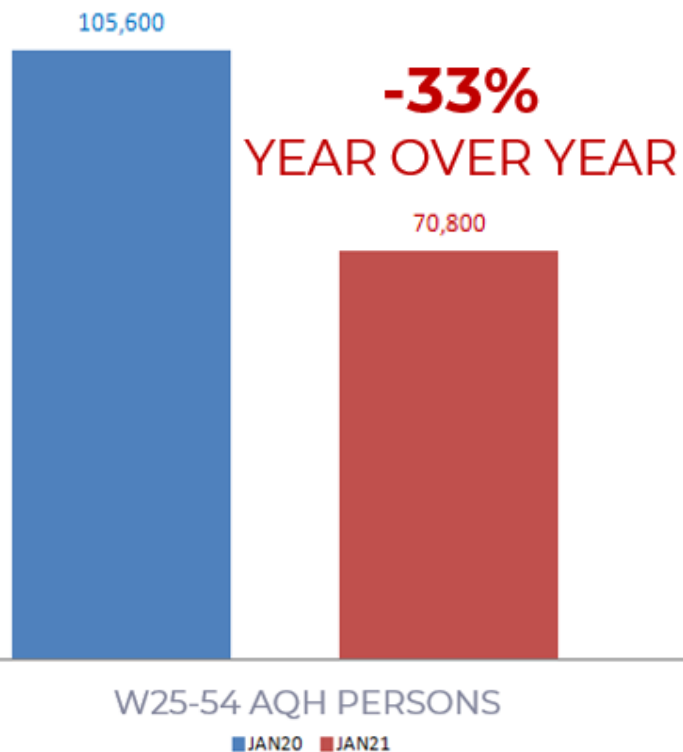

MARKETING THAT OUTPERFORMS THE MARKET

●●●●●●●● SISTER STATIONS GENERATING INCREASED LISTENING DURING PANDEMIC

Total Market

CHR Station Ranked #2 W25-54 Top Ranked Music Station

AC Station Ranked #3 W25-54