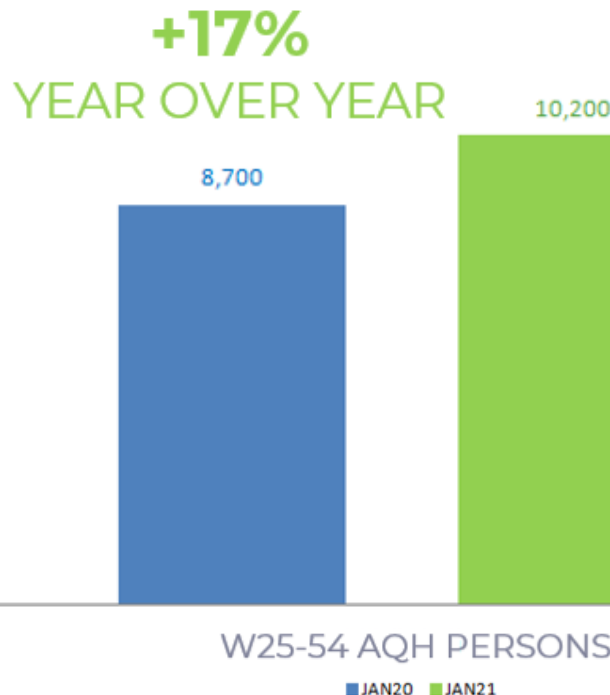

MARKETING THAT OUTPERFORMS THE MARKET

●●●●●●●● SISTER STATIONS GENERATING INCREASED LISTENING DURING PANDEMIC

Total Market

CHR Station Ranked #2 W25-54 Top Ranked Music Station

AC Station Ranked #3 W25-54