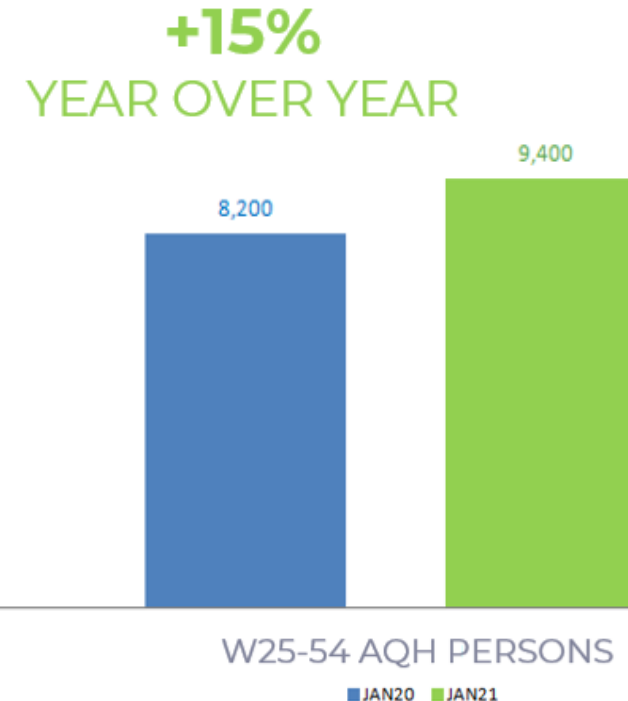

MARKETING THAT OUTPERFORMS THE MARKET

●●●●●●●● SISTER STATIONS GENERATING INCREASED LISTENING DURING PANDEMIC

Total Market

CHR Station Ranked #2 W25-54 Top Ranked Music Station

AC Station Ranked #3 W25-54